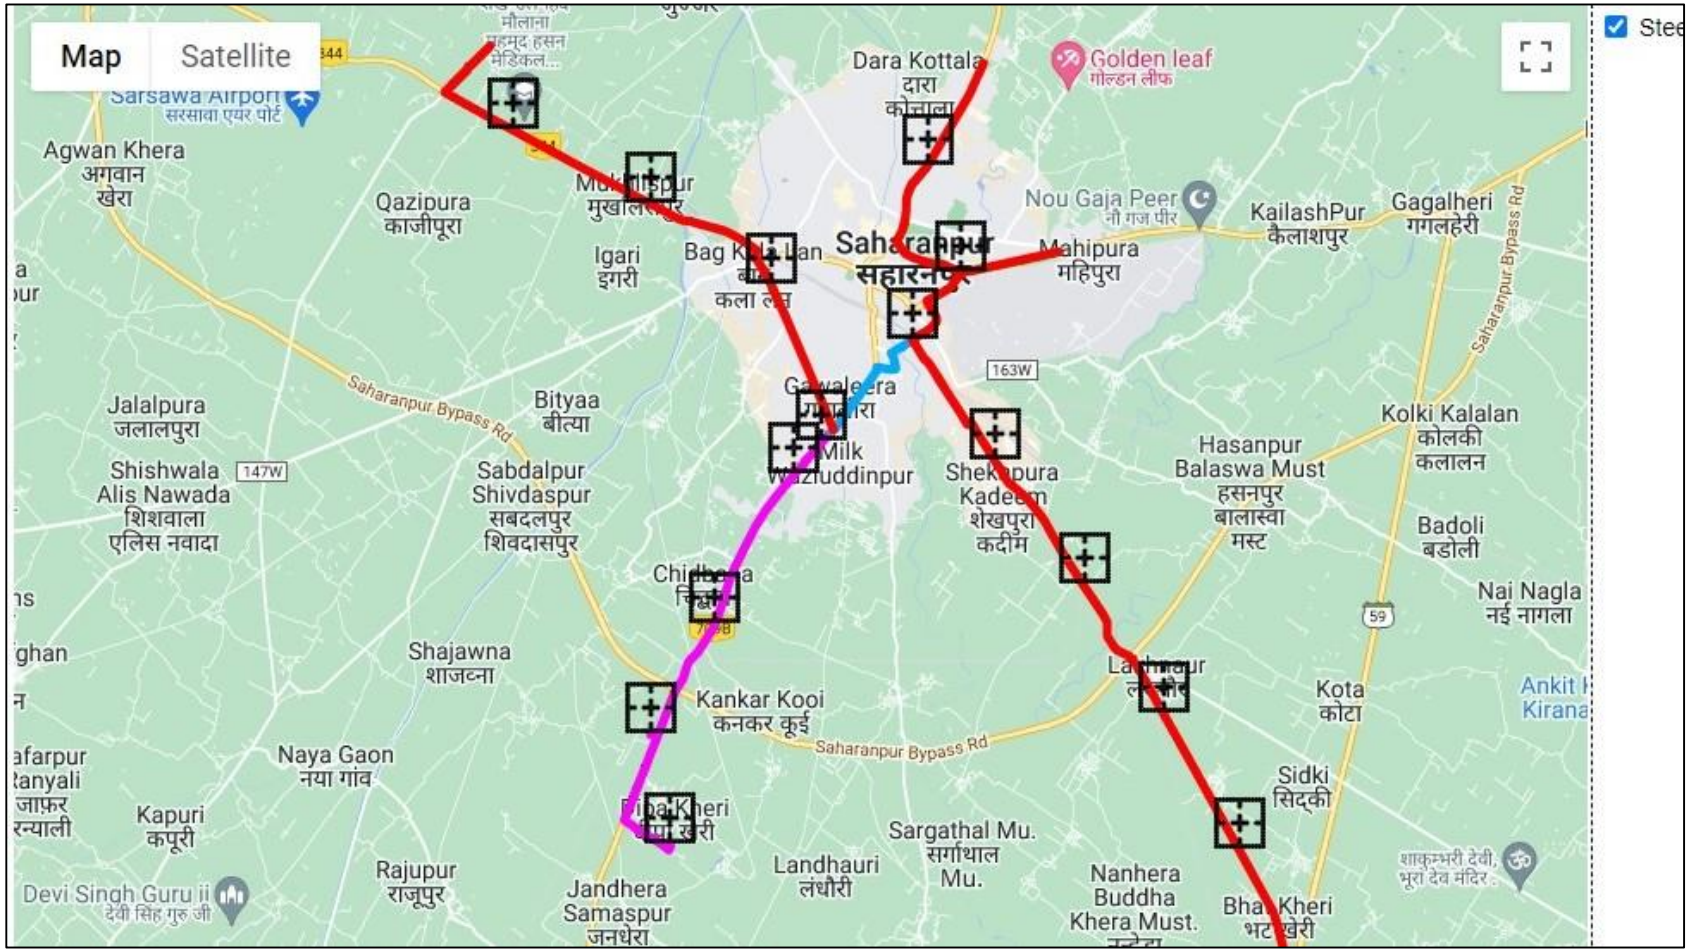

NOTICE INVITING EXPRESSION OF INTEREST (EOI)

For appointment of dealership of CNG stations under Dealer Owned Dealer Operated (DODO) model

State	Geographical Area (GA)	Address for submission of Application.	Contact details - In case of any queries, please contact as per details below:		
Uttar Pradesh	Sahranpur	BPCL Warehouse (Old Depot) Near Guru Teg Bahadur School, Under Sharda Nagar Over Bridge Ramchandrapuri, Sahranpur - 247001	8650466776	amardeep@bharatpetroleum.in	Amardeep

For Geographical Area and pipeline route map refer Page No 2

Present Steel Line Route of Saharanpur GA

Present CNG Stations